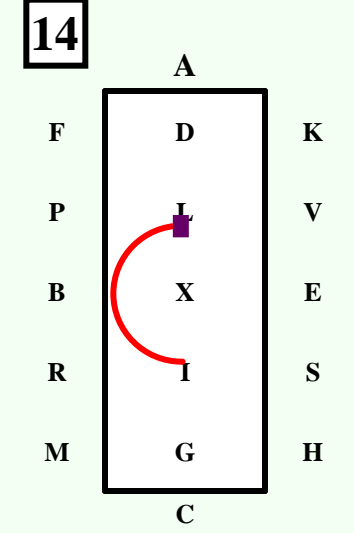

AEnter at Working Trot.
X....Halt.....Salute.

XCH...Collected Trot.

HX....Extended Trot.

X Reins in one hand.
 Collected Trot.
 Circle right 20 metres.

XK ...Extended Trot.
KAF...Reins at will.
 Collected Trot.

FB ...Collected Trot.
 15 m Deviation.

BH Extended Trot.
HCM ... Working Trot.

MX ... Extended Trot.

X Reins in one hand.
 Collected Trot.
 Circle left 20 metres.

XF Extended Trot.
FAK..... Reins at will,
 Collected Trot.

KE...Collected Trot,
15 m Deviation.

EM Extended Trot.
MC.....Working Trot.

C.....Working Trot 33m loop left
Halt perpendicular to the centre line
with the driver on the centre line.
Immobile for eight seconds.