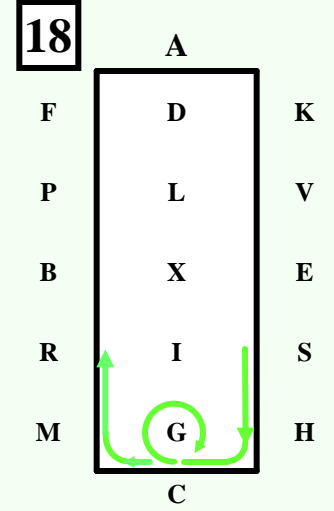

AEnter at Working Trot.
X....Halt.....Salute.

XCH...Collected Trot.

HX....Extended Trot.

X Reins in one hand.
 Collected Trot.
 Circle right 20 metres.

XK ...Extended Trot.
KAF...Reins at will.
 Collected Trot.

FB ...Collected Trot.
 15 m Deviation.

BH Extended Trot.
HCM ... Working Trot.

MX ... Extended Trot.

X Reins in one hand.
 Collected Trot.
 Circle left 20 metres.

XF Extended Trot.
FAK..... Reins at will,
 Collected Trot.

Working Trot 33m loop right
Halt perpendicular to the centre line
With the driver on the centre line.

Rein Back 3 metres.

Working Trot 33 m to the left.
AF.....Working Trot.
F.....Walk.

FPXS ... Walk.

SHC ...Collected Trot.
C..... Reins in one hand, circle
right 15 metres.
CMR ...Collected Trot. Reins aw