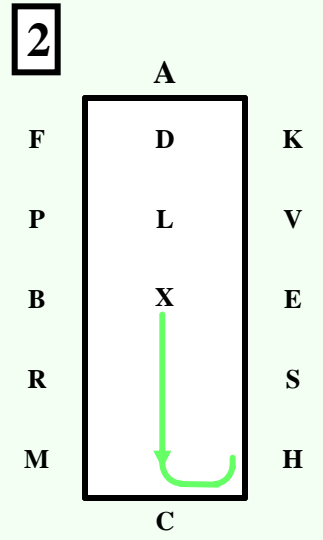

AEnter at Working Trot.
X....Halt.....Salute.

XCH...Collected Trot.

HX....Extended Trot.

X Reins in one hand.
 Collected Trot.
 Circle right 20 metres.

XK ...Extended Trot.
KAF...Reins at will.
 Collected Trot.

FB ...Collected Trot.
 15 m Deviation.

BH Extended Trot.
HCM ... Working Trot.

MX ... Extended Trot.

X Reins in one hand.
 Collected Trot.
 Circle left 20 metres.

XF Extended Trot.
FAK..... Reins at will,
 Collected Trot.

KE...Collected Trot,
15 m Deviation.

EM Extended Trot.
MC.....Working Trot.

C.....Working Trot 33m loop left
Halt perpendicular to the centre line
with the driver on the centre line.
Immobile for eight seconds.