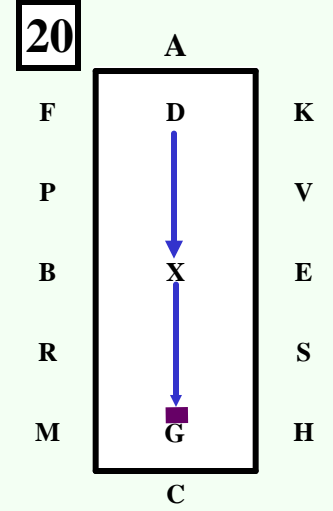

DXG ..... Extended Trot.
G ..... Halt.... Salute.
Leave the arena at Working Trot.

Colour Code ■ Halt or walk ■ Collected trot ■ Working trot ■ Extended trot ■ Rein back