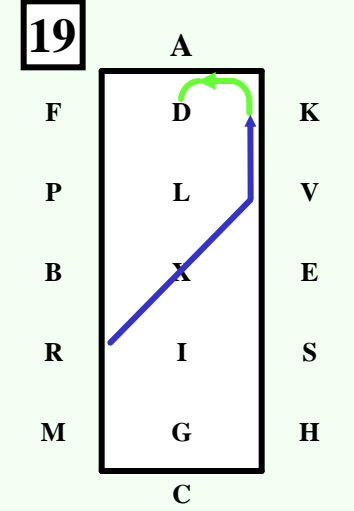

AEnter at Working Trot.
X....Halt.....Salute.

XCH...Collected Trot.

HX....Extended Trot.

X Reins in one hand.
 Collected Trot.
 Circle right 20 metres.

XK ...Extended Trot.
KAF...Reins at will.
 Collected Trot.

FB ...Collected Trot.
 15 m Deviation.

BH Extended Trot.
HCM ... Working Trot.

MX ... Extended Trot.

X Reins in one hand.
 Collected Trot.
 Circle left 20 metres.

XF Extended Trot.
FAK..... Reins at will,
 Collected Trot.

Working Trot 33m loop right
Halt perpendicular to the centre line
With the driver on the centre line.

Rein Back 3 metres.

Working Trot 33 m to the left.
AF.....Working Trot.
F.....Walk.

FPXS ... Walk.

SHC ...Collected Trot.
C..... Reins in one hand, circle
right 15 metres.
CMR ...Collected Trot. Reins aw