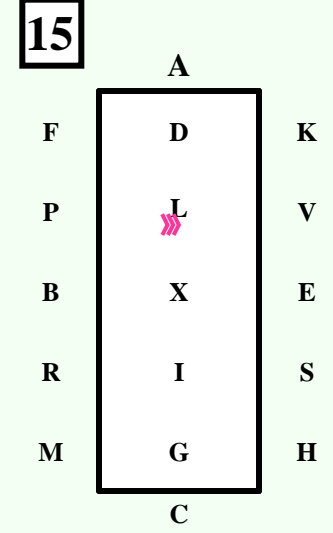

AEnter at Working Trot.
X....Halt.....Salute.

XCH...Collected Trot.

HX....Extended Trot.

X Reins in one hand.
 Collected Trot.
 Circle right 20 metres.

XK ...Extended Trot.
KAF...Reins at will.
 Collected Trot.

FB ...Collected Trot.
 15 m Deviation.

BH Extended Trot.
HCM ... Working Trot.

MX ... Extended Trot.

X Reins in one hand.
 Collected Trot.
 Circle left 20 metres.

XF Extended Trot.
FAK..... Reins at will,
 Collected Trot.

KE...Collected Trot,
15 m Deviation.

EM Extended Trot.
MC.....Working Trot.

C.....Working Trot 33m loop left
Halt perpendicular to the centre line
with the driver on the centre line.
Immobile for eight seconds.

Working Trot 33m loop right
Halt perpendicular to the centre line
With the driver on the centre line.

Rein Back 3 metres.

Working Trot 33 m to the left.
AF.....Working Trot.
F.....Walk.

FPXS ... Walk.

SHC ...Collected Trot.
C..... Reins in one hand, circle
right 15 metres.
CMR ...Collected Trot. Reins aw